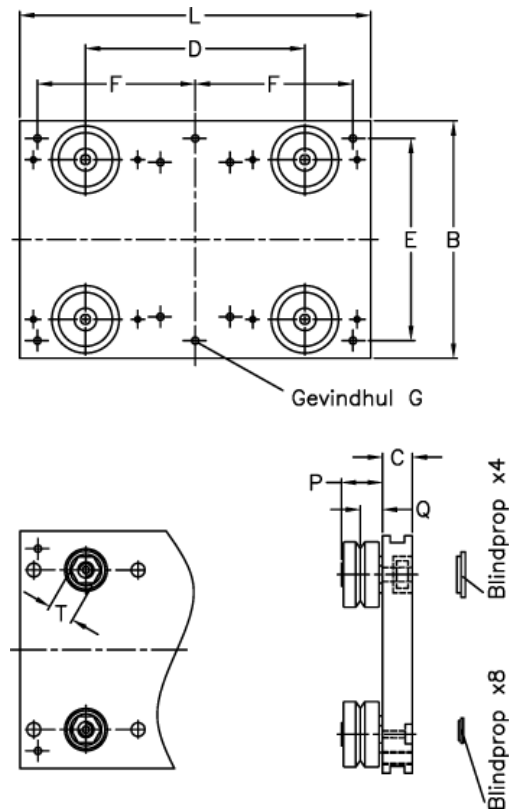

Article number: 057113076240100

Description: Hepco GV3 carriage AU 76 34 L240

Measures

B	= 150	K	= 22.5
C	= 18.00	L	= 240
d	= 165	P	= 21.3
E	= 130	Q	= 11.50
F	= 220	Threaded hole G = 4 x M8	
For bearing	= 34		
For slide	= M/NM 76		
H	= 148.0		